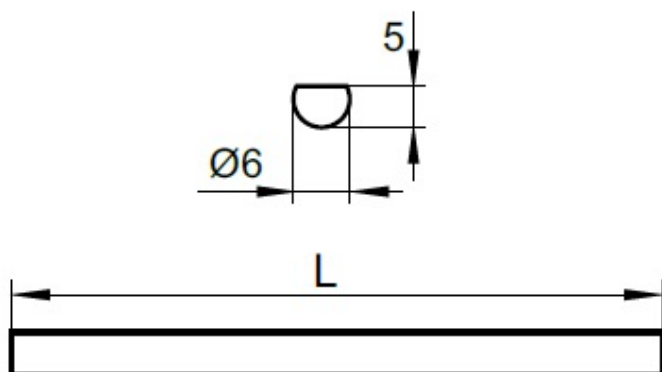

PRODUCT SHEET

Description:

Locking Bar $\varnothing 6\text{mm} \times 1200\text{mm}$, Steel, Nickel Plated

Item number:

14.05.725-2

Units	Box	Carton	HS Code	Barcode
Pcs.	2	60	8301600090	 5704866484213

# 14.05.720	1000 mm Nickel Plated
# 14.05.723	1000 mm Brass Plated
# 14.05.724	1000 mm Bronze Plated
# 14.05.725	1200 mm Nickel Plated
# 14.05.729	1500 mm Nickel Plated
# 14.05.730	1500 mm Bronze Plated
# 14.05.735	2000 mm Nickel Plated